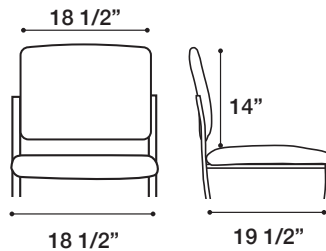

Ⓐ

Ratcheting back

(B)

Available in 3 seat sizes

(C)

Available with several arm styles

(D)

(E)

MESH BACK 943

UPHOLSTERED BACK 944

FEATURES & BENEFITS

- » Available in Mesh or upholstered back
- » Accommodates up to 300 lbs.
- » Multiple seat options available
- » Seat slider standard
- » Adjustable ratcheting back standard
- » Quickship models available
- » 27" high hub base
- » Meets CAL 117-2013
- » 60 mm dual casters