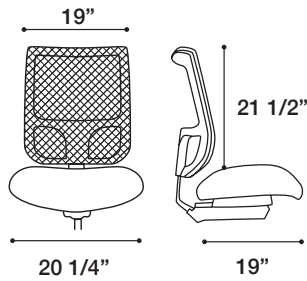

tech

MANAGERS HIGH BACK 143