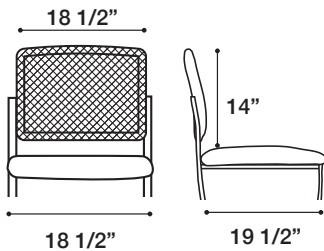

Ⓐ

Ratcheting back

(B)

Available in 3 seat sizes

(C)

Available with several arm styles

(D)

(E)

MESH BACK 943

UPHOLSTERED BACK 944

FEATURES & BENEFITS

- » Available in Mesh or upholstered back
- » Accommodates up to 300 lbs.
- » Multiple seat options available
- » Seat slider standard
- » Adjustable ratcheting back standard
- » Quickship models available
- » 27" high hub base
- » Meets CAL 117-2013
- » 60 mm dual casters