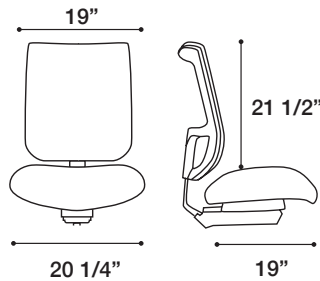

MANAGERS HIGH BACK 144